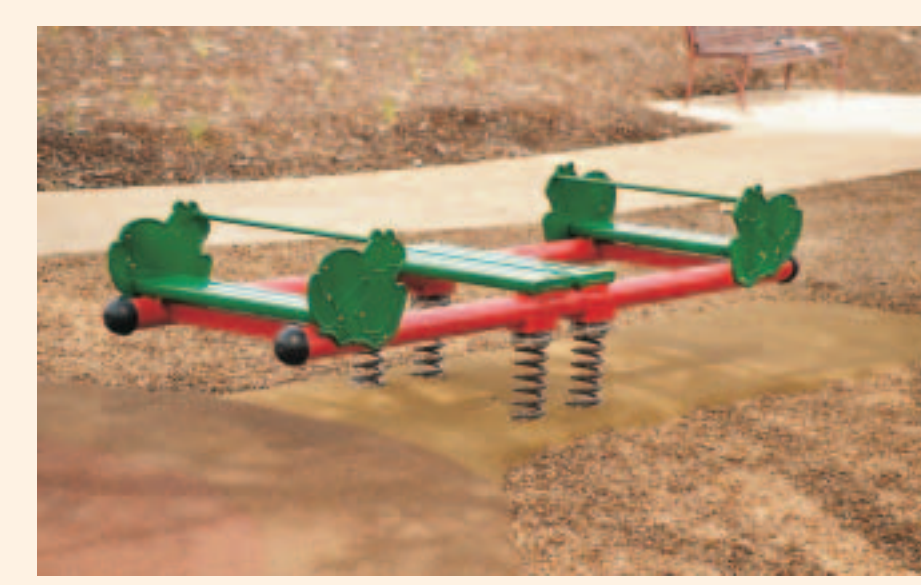

Equal Access Ramp

Specialized Panels \*

Straight Tube Slide

Frog Panel \*

Slotted Crawl Tunnel

Ladder

Tri-Pommel Pole

Packer Park, Carnegie - The original concept and design by the City of Glen Eira, products and installation by Playspace Playground. A park featuring equal access play and activities to simulate the imagination. \*Artwork the property of the City of Glen Eira.

## Spring Rockers

Frog Spring Rocker

13 varieties to choose from

Fish Spring Rocker

Bull Rider

Stampede Rider

Awesome Rocker  
Available in 4 varieties  
Frog, Wallaby, Pellican & Teddy

## Climbers & Walkers

Pommel Walk

Pommel Pole Climber

Tri-Pommel Pole Climber

## Springless Riders

Suspended Balance Beam

Slotted Crawl Tunnel

Bull Rider

Bull Rider Tandem