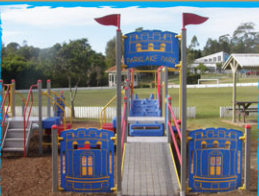

Circuit Breaker

Fitness Course

Access All Abilities

Playspace are market leaders in providing quality AAA (Access All Abilities) playgrounds throughout Australia.

A well thought out AAA design should incorporate and encourage a range of play options from passive to action, interaction and discovery, as well as providing many opportunities for fun and social play options. Playspace cater for a full range of AAA play opportunities that include: